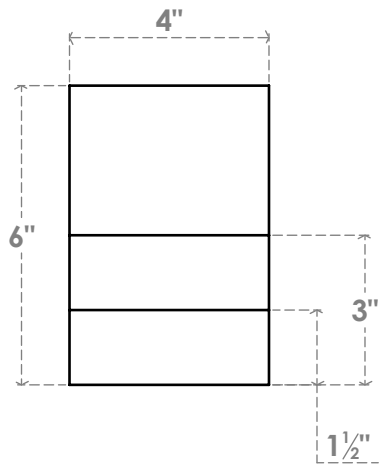

# RFTP04X06X42GRN

4"W X 6"H X 42"L GREENSBORO ARCHITECTURAL GRADE PVC RAFTER TAIL

SIDE PROFILE

FRONT PROFILE

ISOMETRIC

EKENA MILLWORK  
 2300 WEST MAIN ST.  
 CLARKSVILLE, TX 75426  
 TOLL FREE: 866-607-0453  
 WWW.EKENAMILLWORK.COM