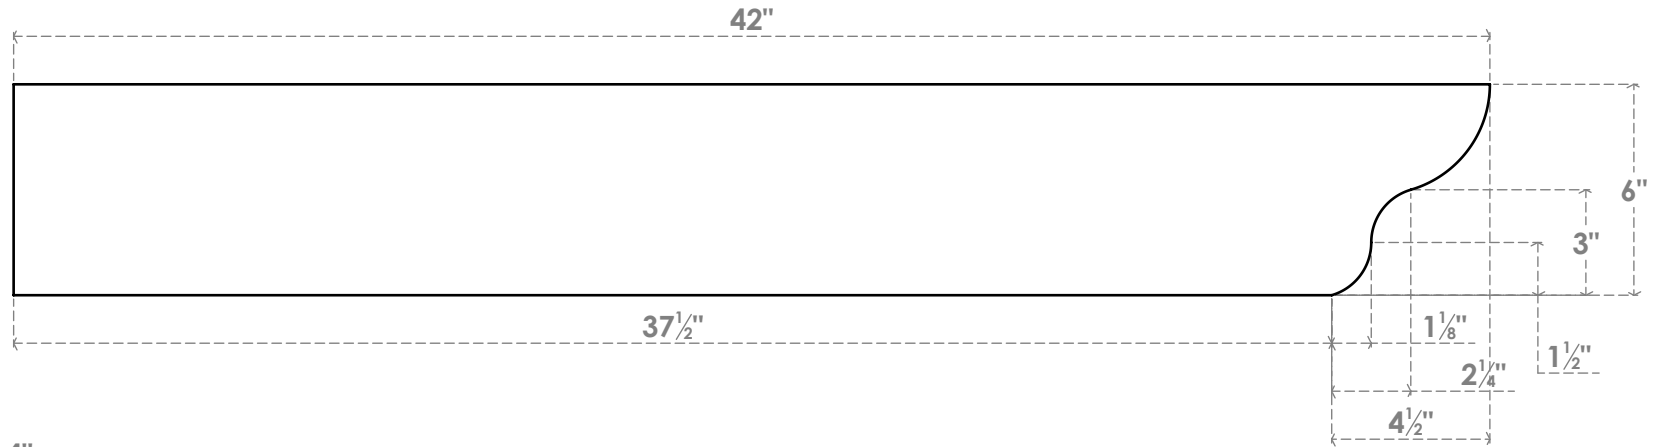

# RFTP04X06X42GRN

4"W X 6"H X 42"L GREENSBORO ARCHITECTURAL GRADE PVC RAFTER TAIL

SIDE PROFILE

FRONT PROFILE

ISOMETRIC

EKENA MILLWORK  
 2300 WEST MAIN ST.  
 CLARKSVILLE, TX 75426  
 TOLL FREE: 866-607-0453  
 WWW.EKENAMILLWORK.COM